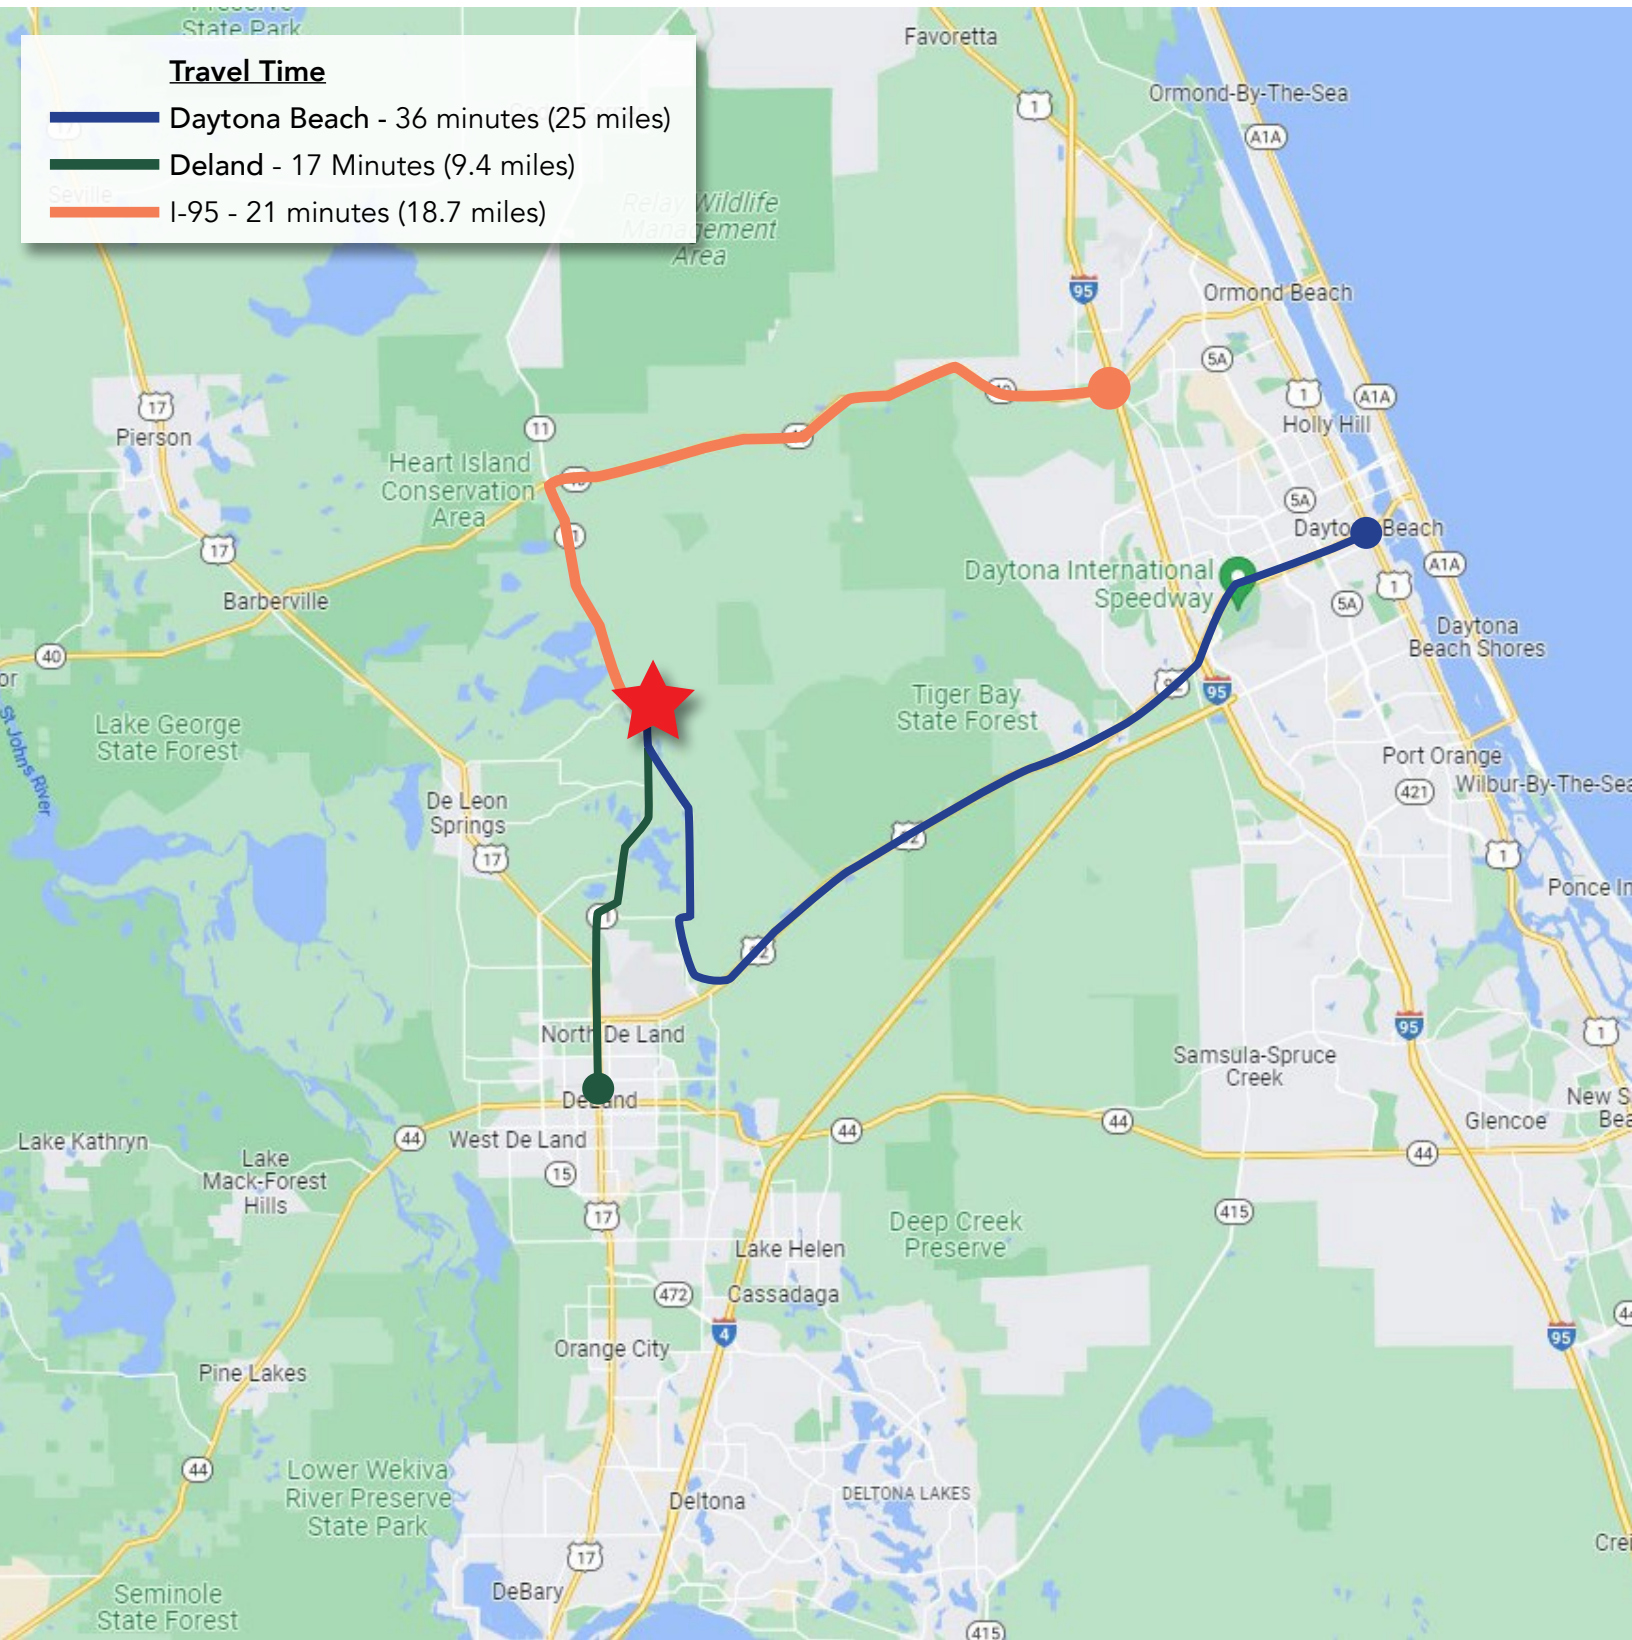

ALEX STRINGFELLOW

astringfellow@harbertrealty.com | 407.755.4075

For More Information: HarbertRealty.com

2450 Maitland Center Pkwy, Suite 200
Maitland, FL 32751

LAND FOR SALE

VOLUSIA COUNTY

Travel Time

-  Daytona Beach - 36 minutes (25 miles)
-  Deland - 17 Minutes (9.4 miles)
-  I-95 - 21 minutes (18.7 miles)